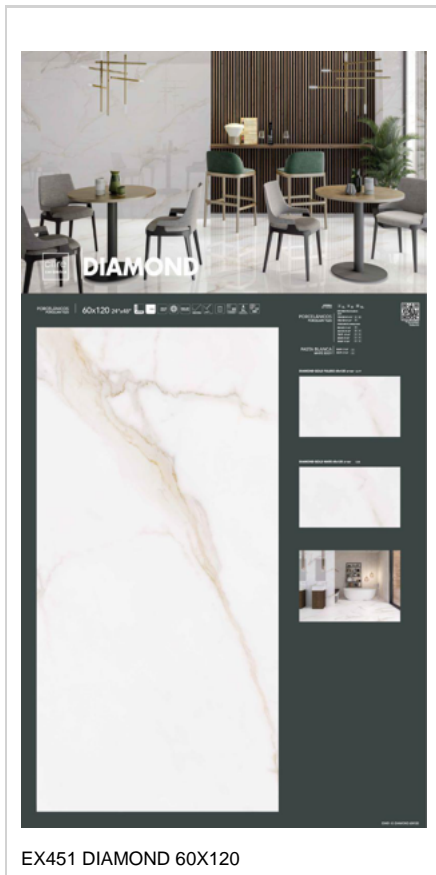

SERIES DIAMOND

120x260 (48"x102")
80x160 (31"x63")
120x120 (48"x48")
60x120 (24"x48")
30x90 (12"x36")

75x75 (30"x30")
25x75 (10"x30")
60x60 (24"x24")
30x60 (12"x24")

GOLD

DIAMOND GOLD MATE | 120x260 (48"x102")
G.198 | Porcelain | Coloured body

RODAPIÉ | 7,5x60 (3"x24")
SP2017
60X60

RODAPIÉ | 7,5x60 (3"x24")
SP2017
30X60

PHOTO GALLERY

BOARDS

DISPLAYS

EXPOSITOR GIRATORIO 60X120

EXPOSITOR LAMINA XLIFE 6 (12PZ)

TOTEM MADERA 75X75-60X60