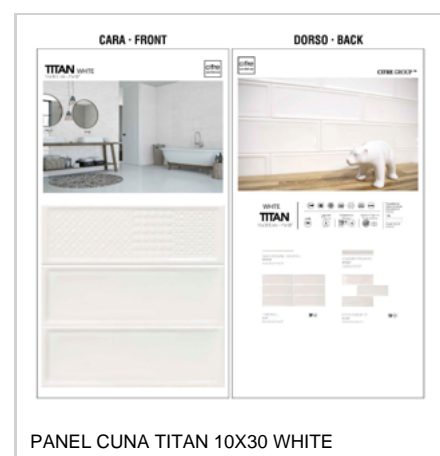

PANEL CUNA TITAN 10X30 WHITE