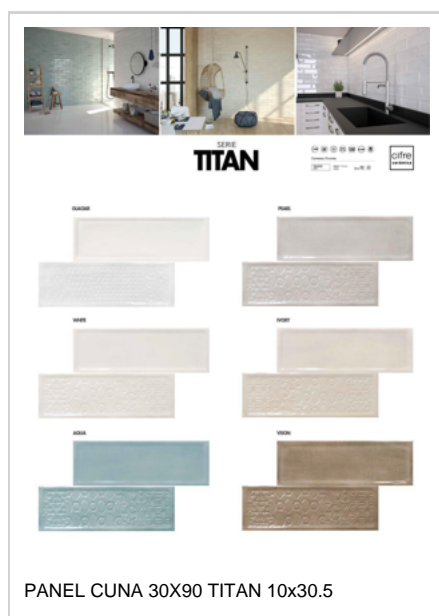

TITAN

30x90 cm

EX279 TITAN 30X90 CALIDOS

This product board features a top photograph of a bathroom vanity with a dark countertop and a wall with a light-colored, textured tile pattern. Below the photo is a large rectangular panel showing the 'CALIDOS' ceramic tile design, which consists of horizontal lines in a light beige color on a slightly darker beige background.

PANEL CUNA TITAN 10X30 IVORY

PANEL CUNA TITAN 10X30 PEARL

PANEL CUNA TITAN 10X30 VISON

PANEL CUNA TITAN 10X30 WHITE

PANEL CUNA 30X90 TITAN 10x30.5

PANEL MANO GRANDE

DISPLAYS

CUNA 30X90