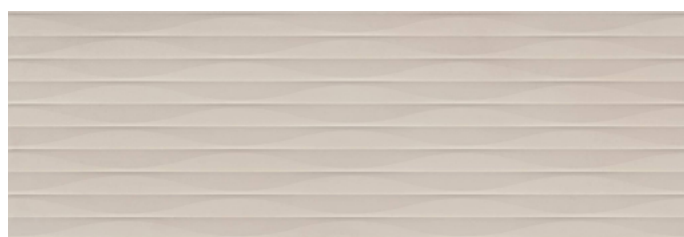

MOLDURA TITAN GLACIAR | 5x30.5
SP2010 | Wall | White body tiles

QUARTER ROUND TITAN GLACIAR | 1.5x30.5
SP2010 | Wall | White body tiles

IVORY

DECOR TITAN IVORY | 30x90
G.112 | Wall | White body tiles

RELIEVE TITAN IVORY | 30x90
G.112 | Wall | White body tiles