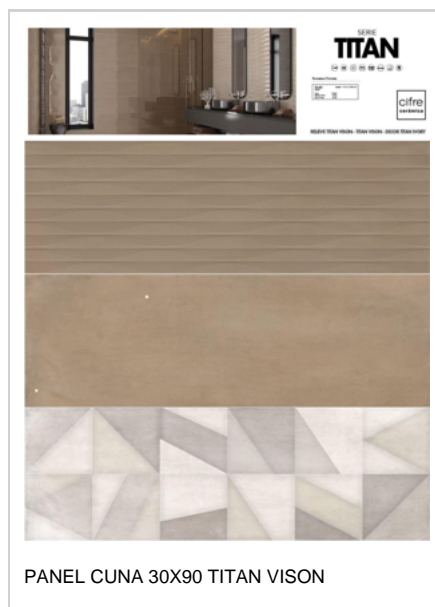

PANEL CUNA TITAN 10X30 GLACIAR