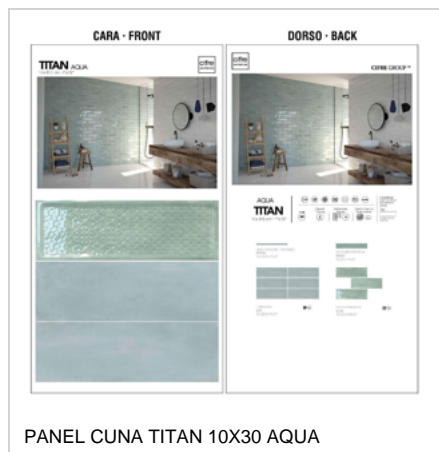

TITAN

30x90 cm

EX279 TITAN 30X90 CALIDOS

This product board features a top photograph of a bathroom vanity with a dark countertop and a wall with a light-colored, textured tile pattern. Below the photo is a large rectangular panel showing the 'CALIDOS' ceramic tile design, which consists of horizontal lines in a light beige color on a slightly darker beige background.

TITAN
PASTA BLANCA | WHITE BODY TILES

EX280 TITAN 30X90 DECOR CALIDOS

TITAN

EX281 TITAN 10X30 FRIOS

TITAN

EX282 TITAN 10X30 CALIDOS

PANEL CUNA TITAN 10X30 AQUA

PANEL CUNA TITAN 10X30 GLACIAR