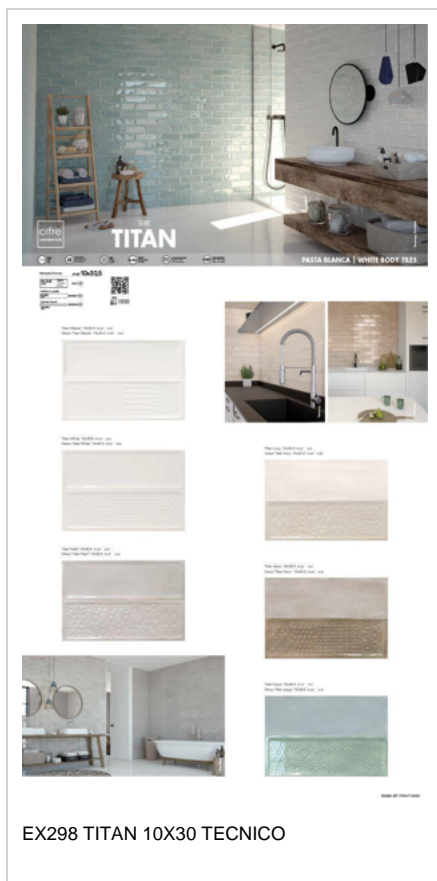

TITAN

30x90 cm

EX279 TITAN 30X90 CALIDOS

This product board features a top photograph of a bathroom vanity with a dark countertop and a wall with a light-colored, textured tile pattern. Below the photo is a large rectangular panel showing the 'CALIDOS' ceramic tile design, which consists of horizontal lines in a light beige color on a slightly darker beige background.

TITAN
PASTA BLANCA | WHITE BODY TILES

EX280 TITAN 30X90 DECOR CALIDOS

TITAN

EX281 TITAN 10X30 FRIOS

TITAN

EX282 TITAN 10X30 CALIDOS

PANEL CUNA TITAN 10X30 AQUA

PANEL CUNA TITAN 10X30 GLACIAR