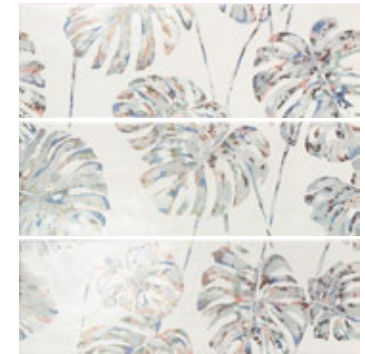

**P** **M** KLEN PEARL  
60X60 / 24"X24" J27/M

**P** **M** KLEN PEARL  
30X60 / 12"X24" J27/M

**P** **M** KLEN PEARL  
30X60 / 12"X24" J27/M

**P** **M** KLEN GREY  
30X60 / 12"X24" J27/M

DECOR CONSTELLATION COCONUT MILK  
25X75 / 10"X30" K71/P