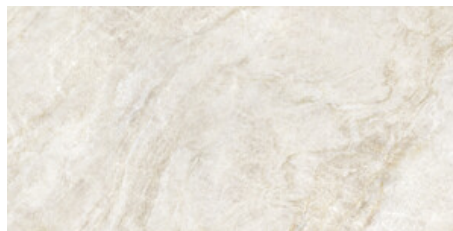

120x280 Rc / 48"x111"

TAJ MAHAL NATURE PULIDO
120X280 RC
G.196 | Polished | Coloured body
Rectified.

120x120 Rc / 48"x48"

**TAJ MAHAL NATURE PULIDO
120x120 RC**
G.192 | Polished | Neutral Body
Rectified.

**TAJ MAHAL NATURE MATE 120x120
SL RC**
G.201 | MATT | Neutral Body
Rectified.

60x120 Rc / 24"x48"

**TAJ MAHAL NATURE MATE 60x120
SL RC**
G.1093 | MATT | Neutral Body
Rectified.

**TAJ MAHAL NATURE PULIDO
60x120 RC**
G.177 | Polished | Neutral Body
Rectified.