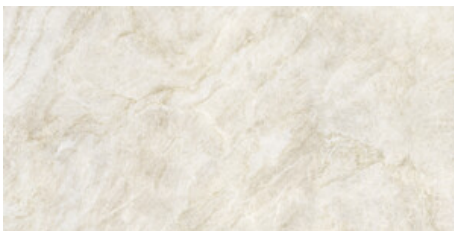

60x120 Rc / 24"x48"

**TAJ MAHAL NATURE MATE 60x120
SL RC**
G.1093 | MATT | Neutral Body
Rectified.